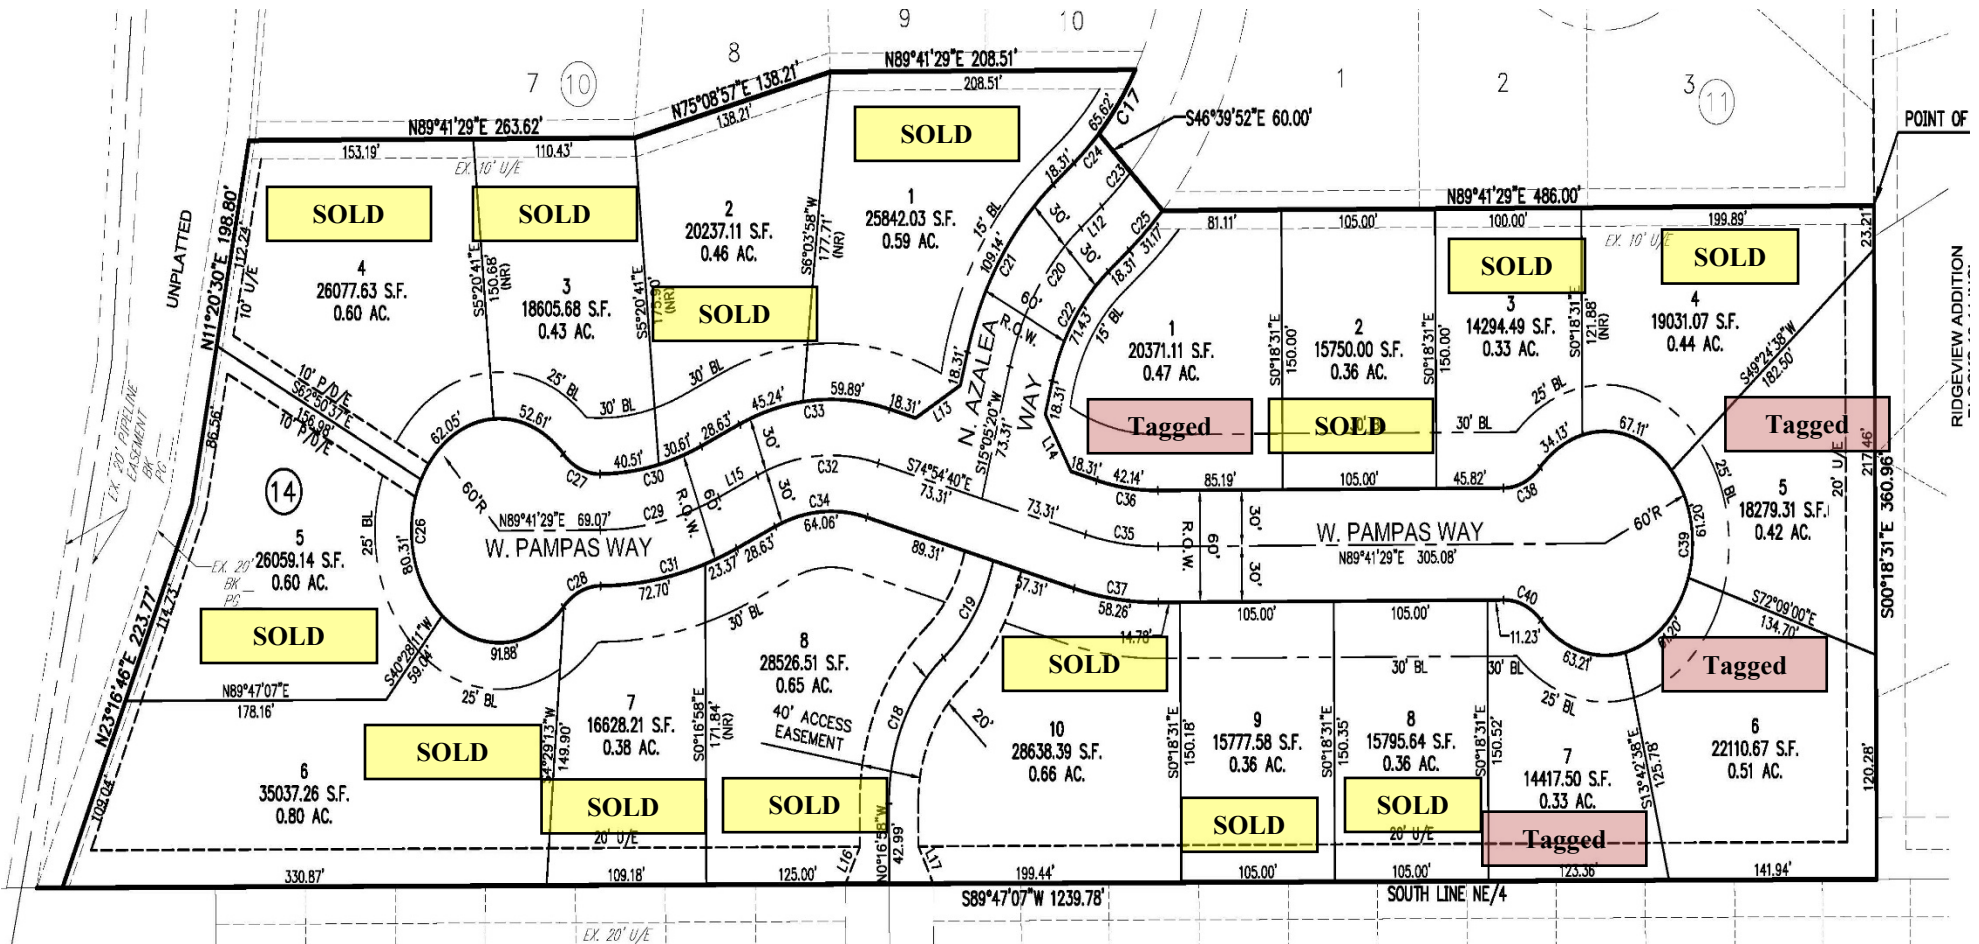

MAGNOLIA TRACE

Phase VI
March 22, 2022

5' OGE Easement on the Following Lots:

The Southwesterly 5' of Lot 4 Block 15

The West 5' of Lot 2 Block 14

The West 5' of Lot 7 Block 14

The West 5' of Lot 4 Block 15

The West 5' of Lot 7 Block 15

MAGNOLIA TRACE

Phase VI
July 8, 2019

5' OGE Easement on the Following Lots:
The Northeasterly 5' of Lot 3 Block 12
The Southwesterly 5' of Lot 2 Block 13