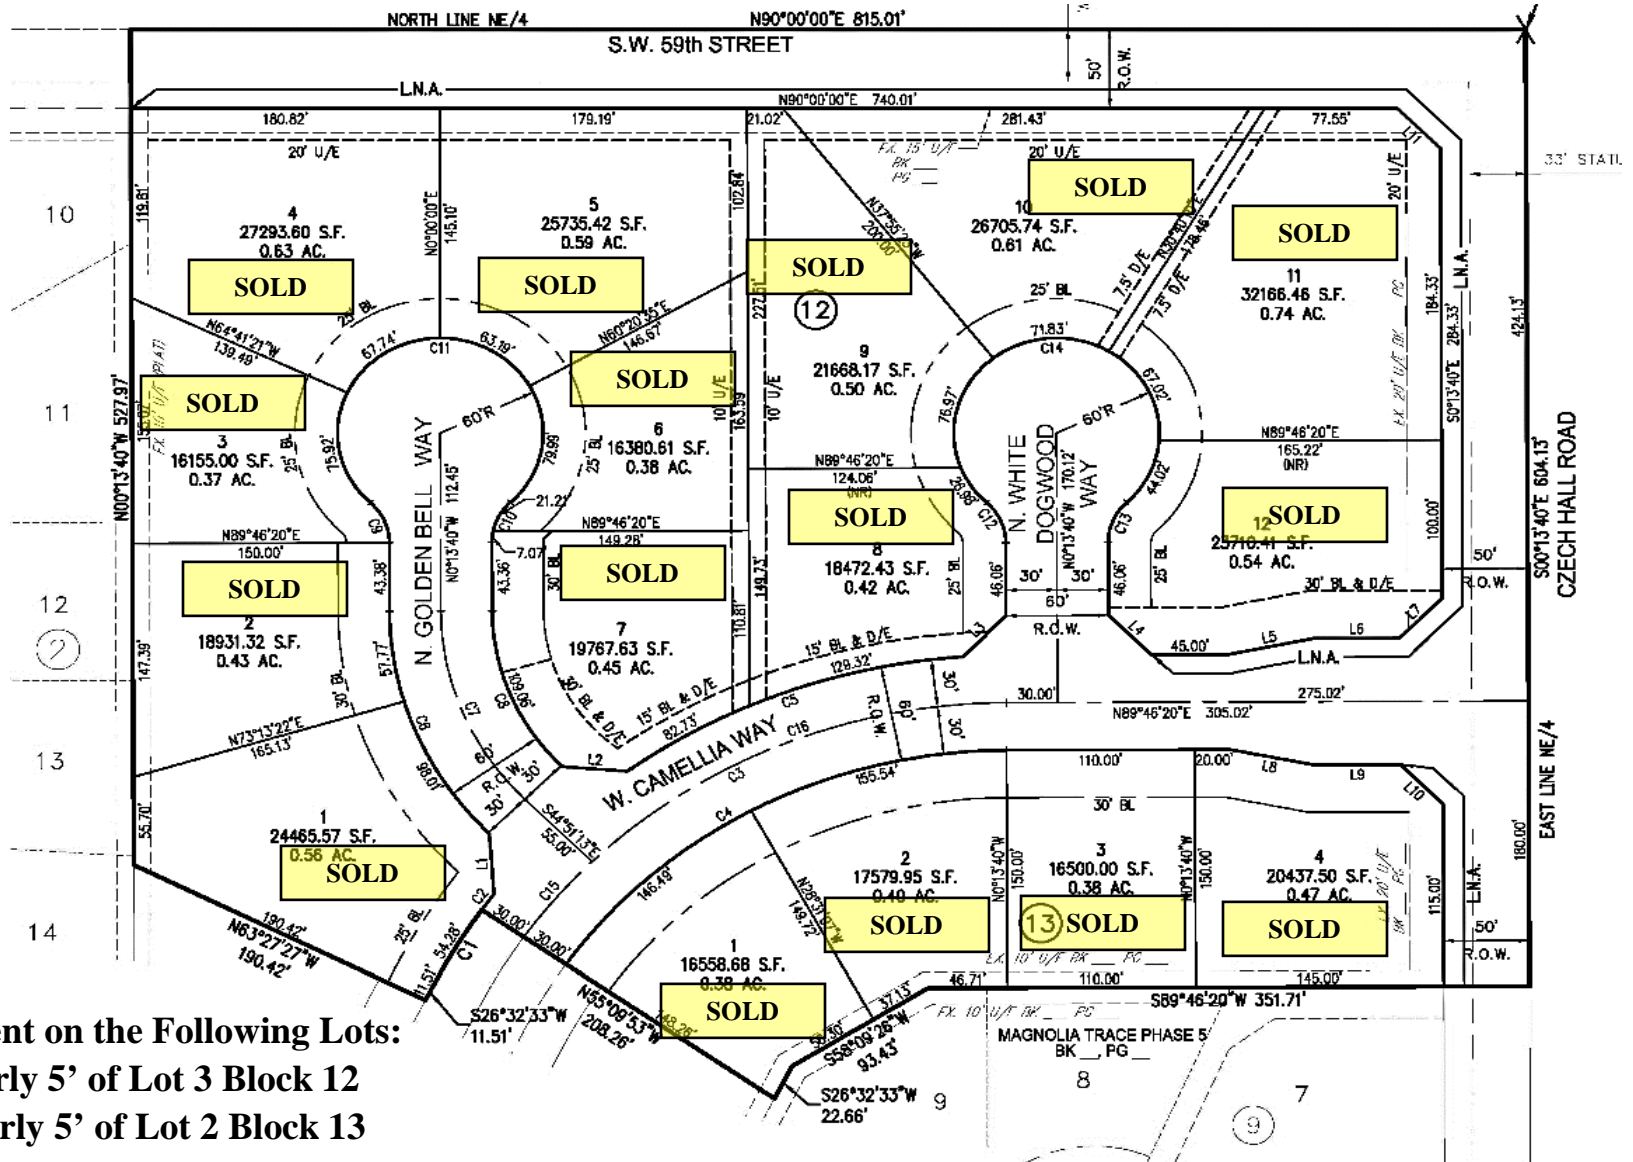

MAGNOLIA TRACE

Phase VI
March 22, 2022

5' OGE Easement on the Following Lots:

The Southwesterly 5' of Lot 4 Block 15

The West 5' of Lot 2 Block 14

The West 5' of Lot 7 Block 14

The West 5' of Lot 4 Block 15

The West 5' of Lot 7 Block 15

MAGNOLIA TRACE

Phase VI
July 8, 2019

5' OGE Easement on the Following Lots:
The Northeasterly 5' of Lot 3 Block 12
The Southwesterly 5' of Lot 2 Block 13