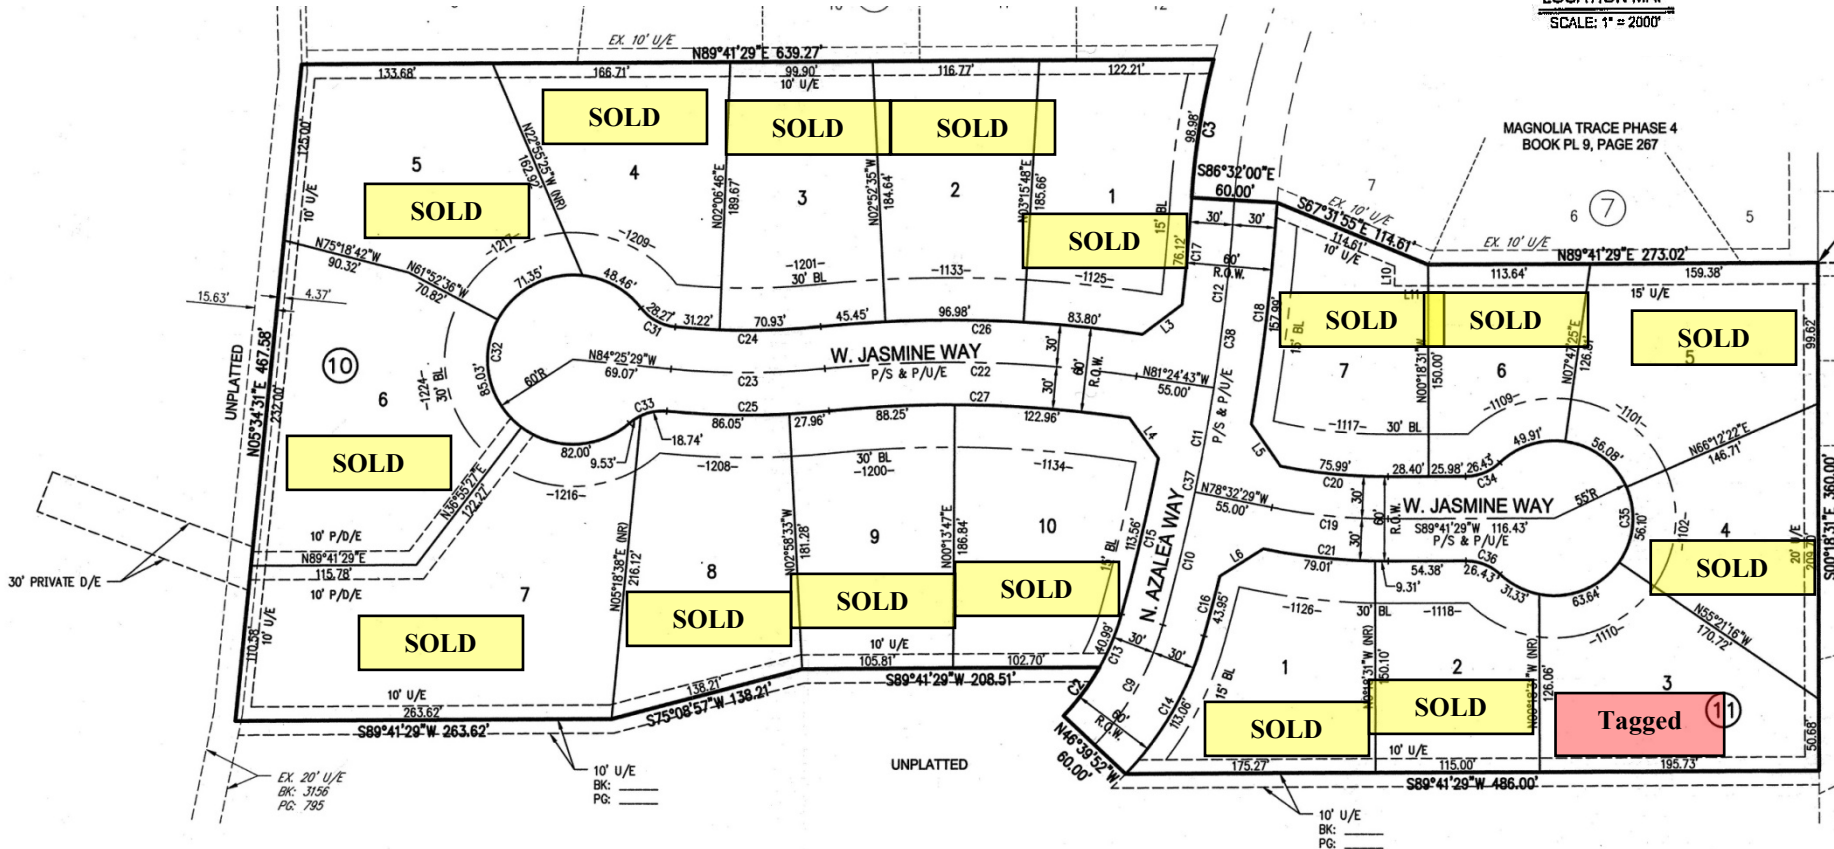

MAGNOLIA TRACE

Phase V

December 4, 2020

LOCATION MAP
SCALE: 1" = 2000'

5' OGE Easement on the following lots:
The West 5' of Lot 3 Block 10
The East 5' of Lot 5 Block 10
The West 5' of Lot 8 Block 10
The South 5' of Lot 5 Block 11