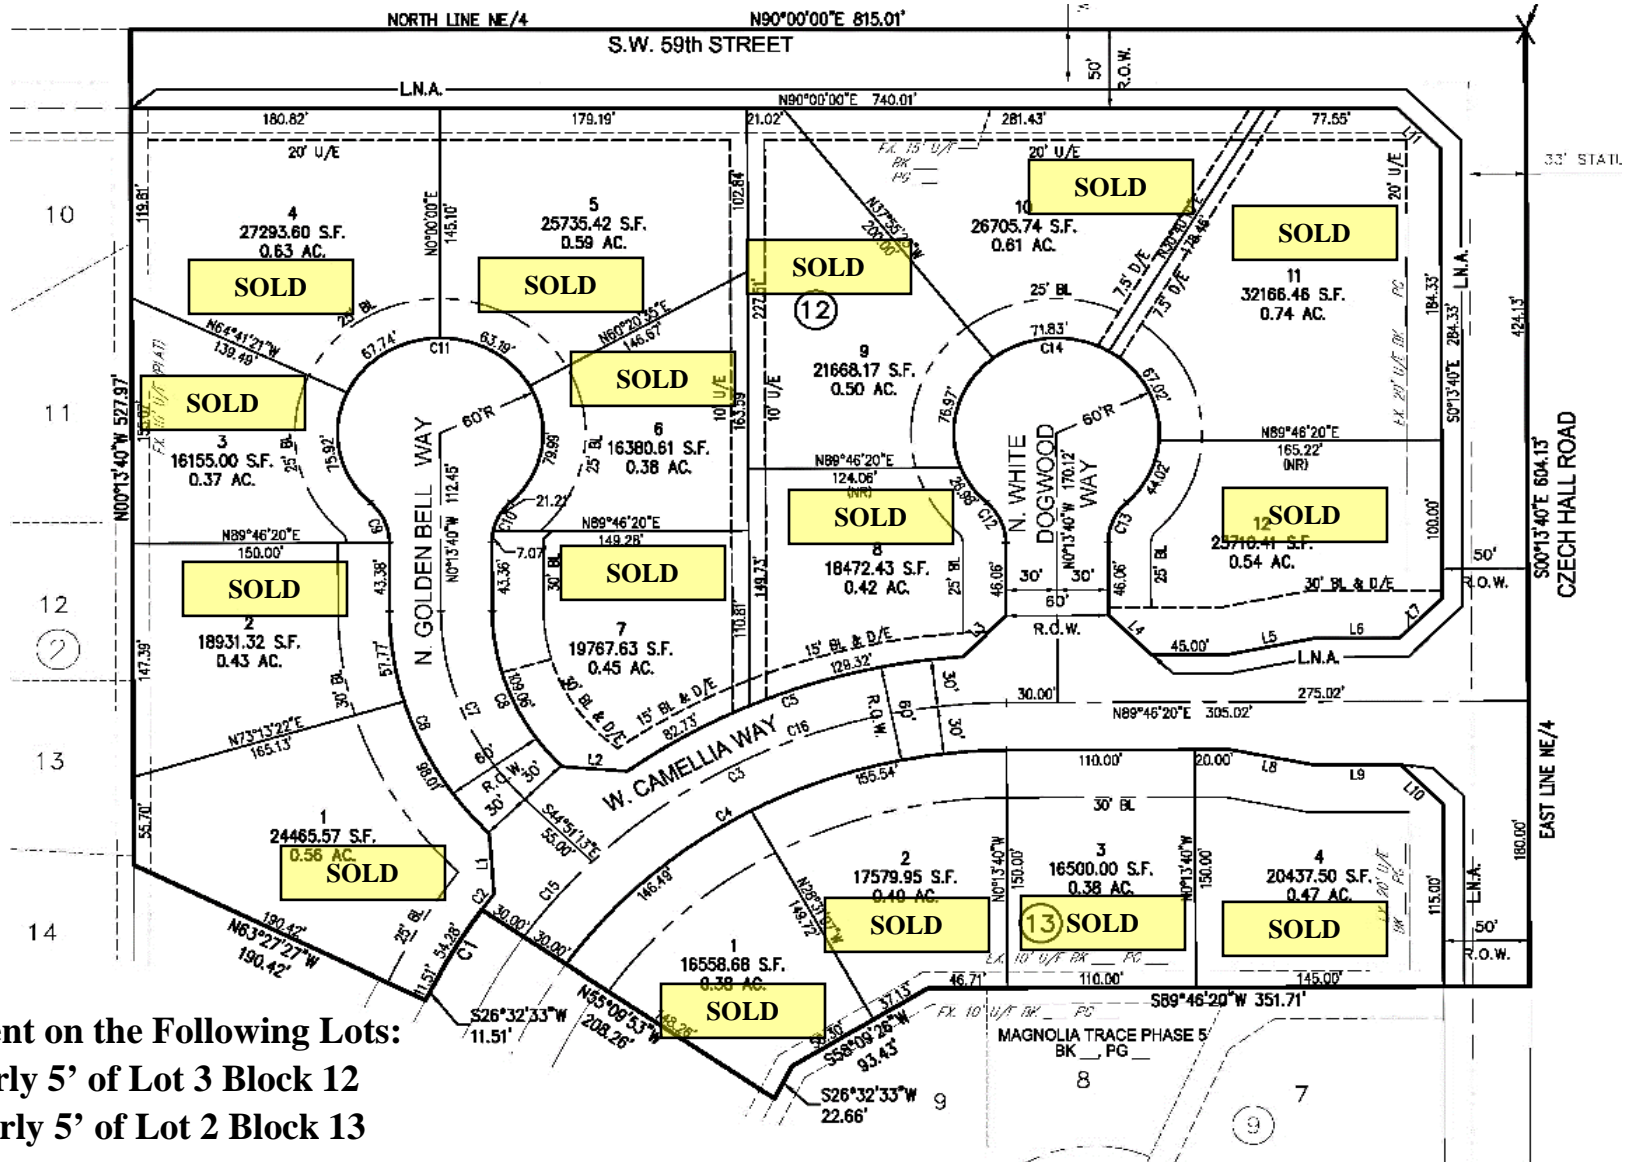

MAGNOLIA TRACE

Phase VI
July 8, 2019

5' OGE Easement on the Following Lots:
The Northeasterly 5' of Lot 3 Block 12
The Southwesterly 5' of Lot 2 Block 13